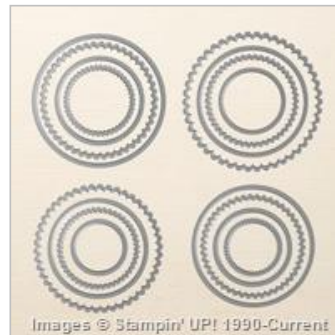

Patsy Waggoner

(320) 759-5361

stampstodiefor@gmail.com

www.stampstodiefor.com

Very Vanilla 1/2" (1.3 Cm) Lace Trim

141672

Price: \$7.00

Linen Thread

104199

Price: \$4.50

Watercolor Pencils

141709

Price: \$16.00

Pearl Basic Jewels

119247

Price: \$5.00

Big Shot

143263

Price: \$110.00

Layering Circle Framelits Dies

141705

Price: \$35.00

Woodgrain Textured Impressions Embossing Folder

127821